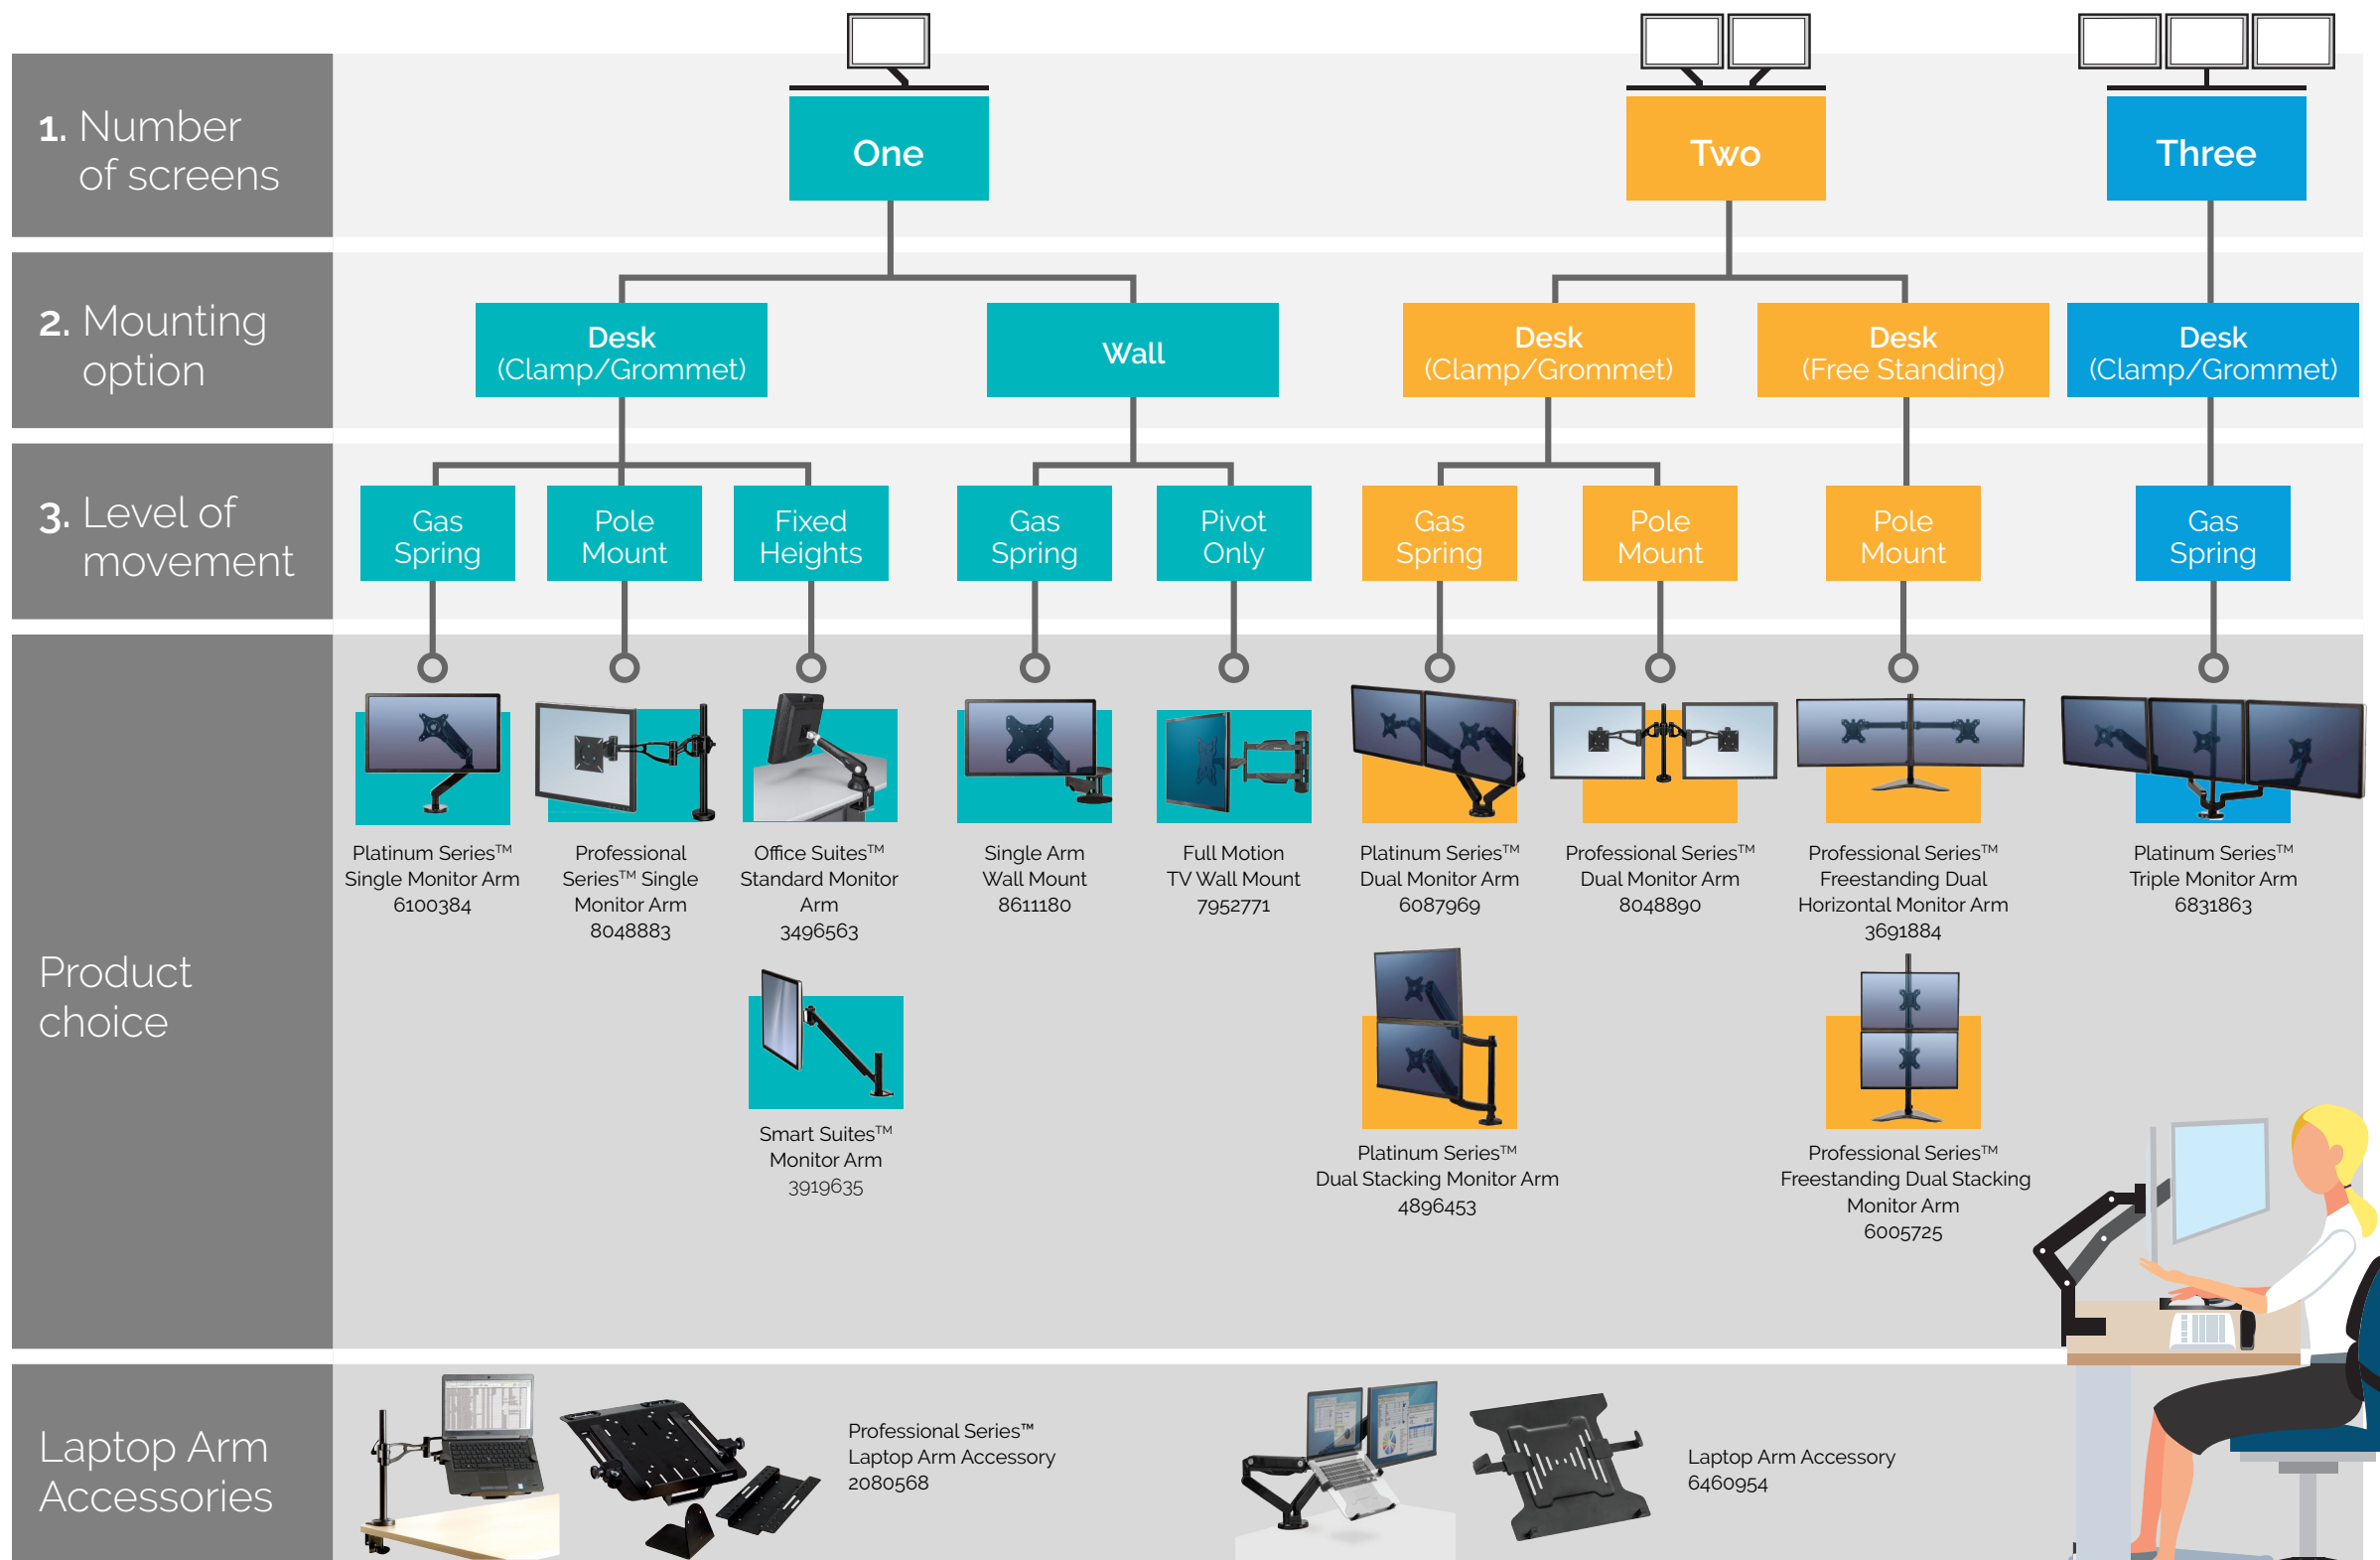

# How to choose?

A Quick Guide to Choosing the Right Monitor Arm Solution  
There are 3 key points to consider:

## Laptop Arm Accessories

Professional Series™ Laptop Arm Accessory 2080568

Laptop Arm Accessory 6460954